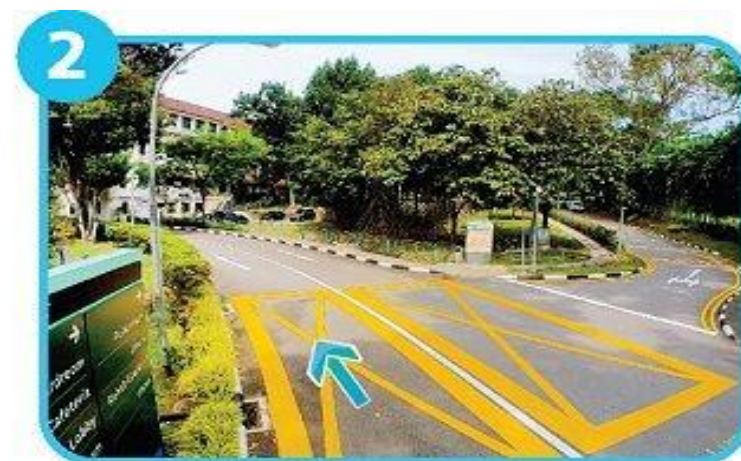

Visit us at

National University Health Systems

Centre for Innovation in Healthcare

378 Alexandra Road, Alexandra Hospital,

Block 29, Singapore 159964

Email us at

CIH@NUHS.EDU.SG

Drive into Alexandra Hospital through the entrance before Queensway Shopping Centre.

Continue on the road to your left.

Drive all the way and take a left turn.

Turn left again into the car park in front of Block 29.