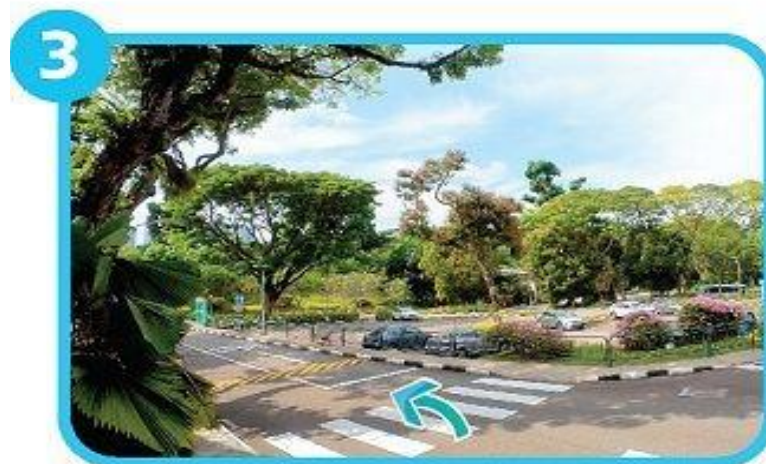

Visit us at

National University Health Systems

Centre for Innovation in Healthcare

378 Alexandra Road, Alexandra Hospital,

Block 29, Singapore 159964

Email us at

CIH@NUHS.EDU.SG

Drive into Alexandra Hospital through the entrance before Queensway Shopping Centre.

Continue on the road to your left.

Drive all the way and take a left turn.

Turn left again into the car park in front of Block 29.